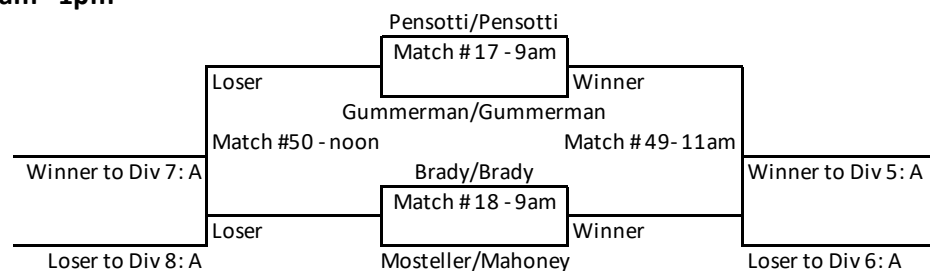

**Round 1 and 2
Saturday 8am - 1pm**

**Round 1 and 2
Saturday 8am - 1pm**