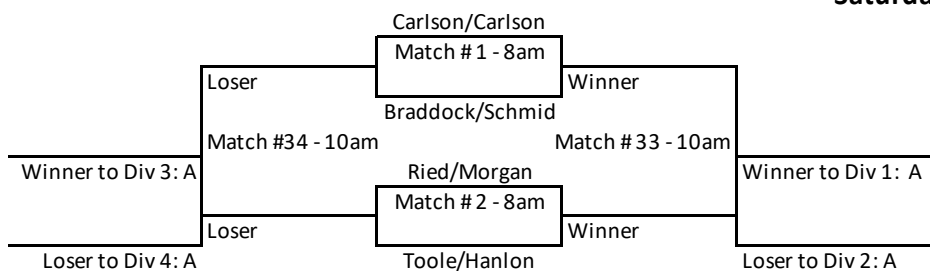

**Round 1 and 2
Saturday 8am - 1pm**

**Round 1 and 2
Saturday 8am - 1pm**