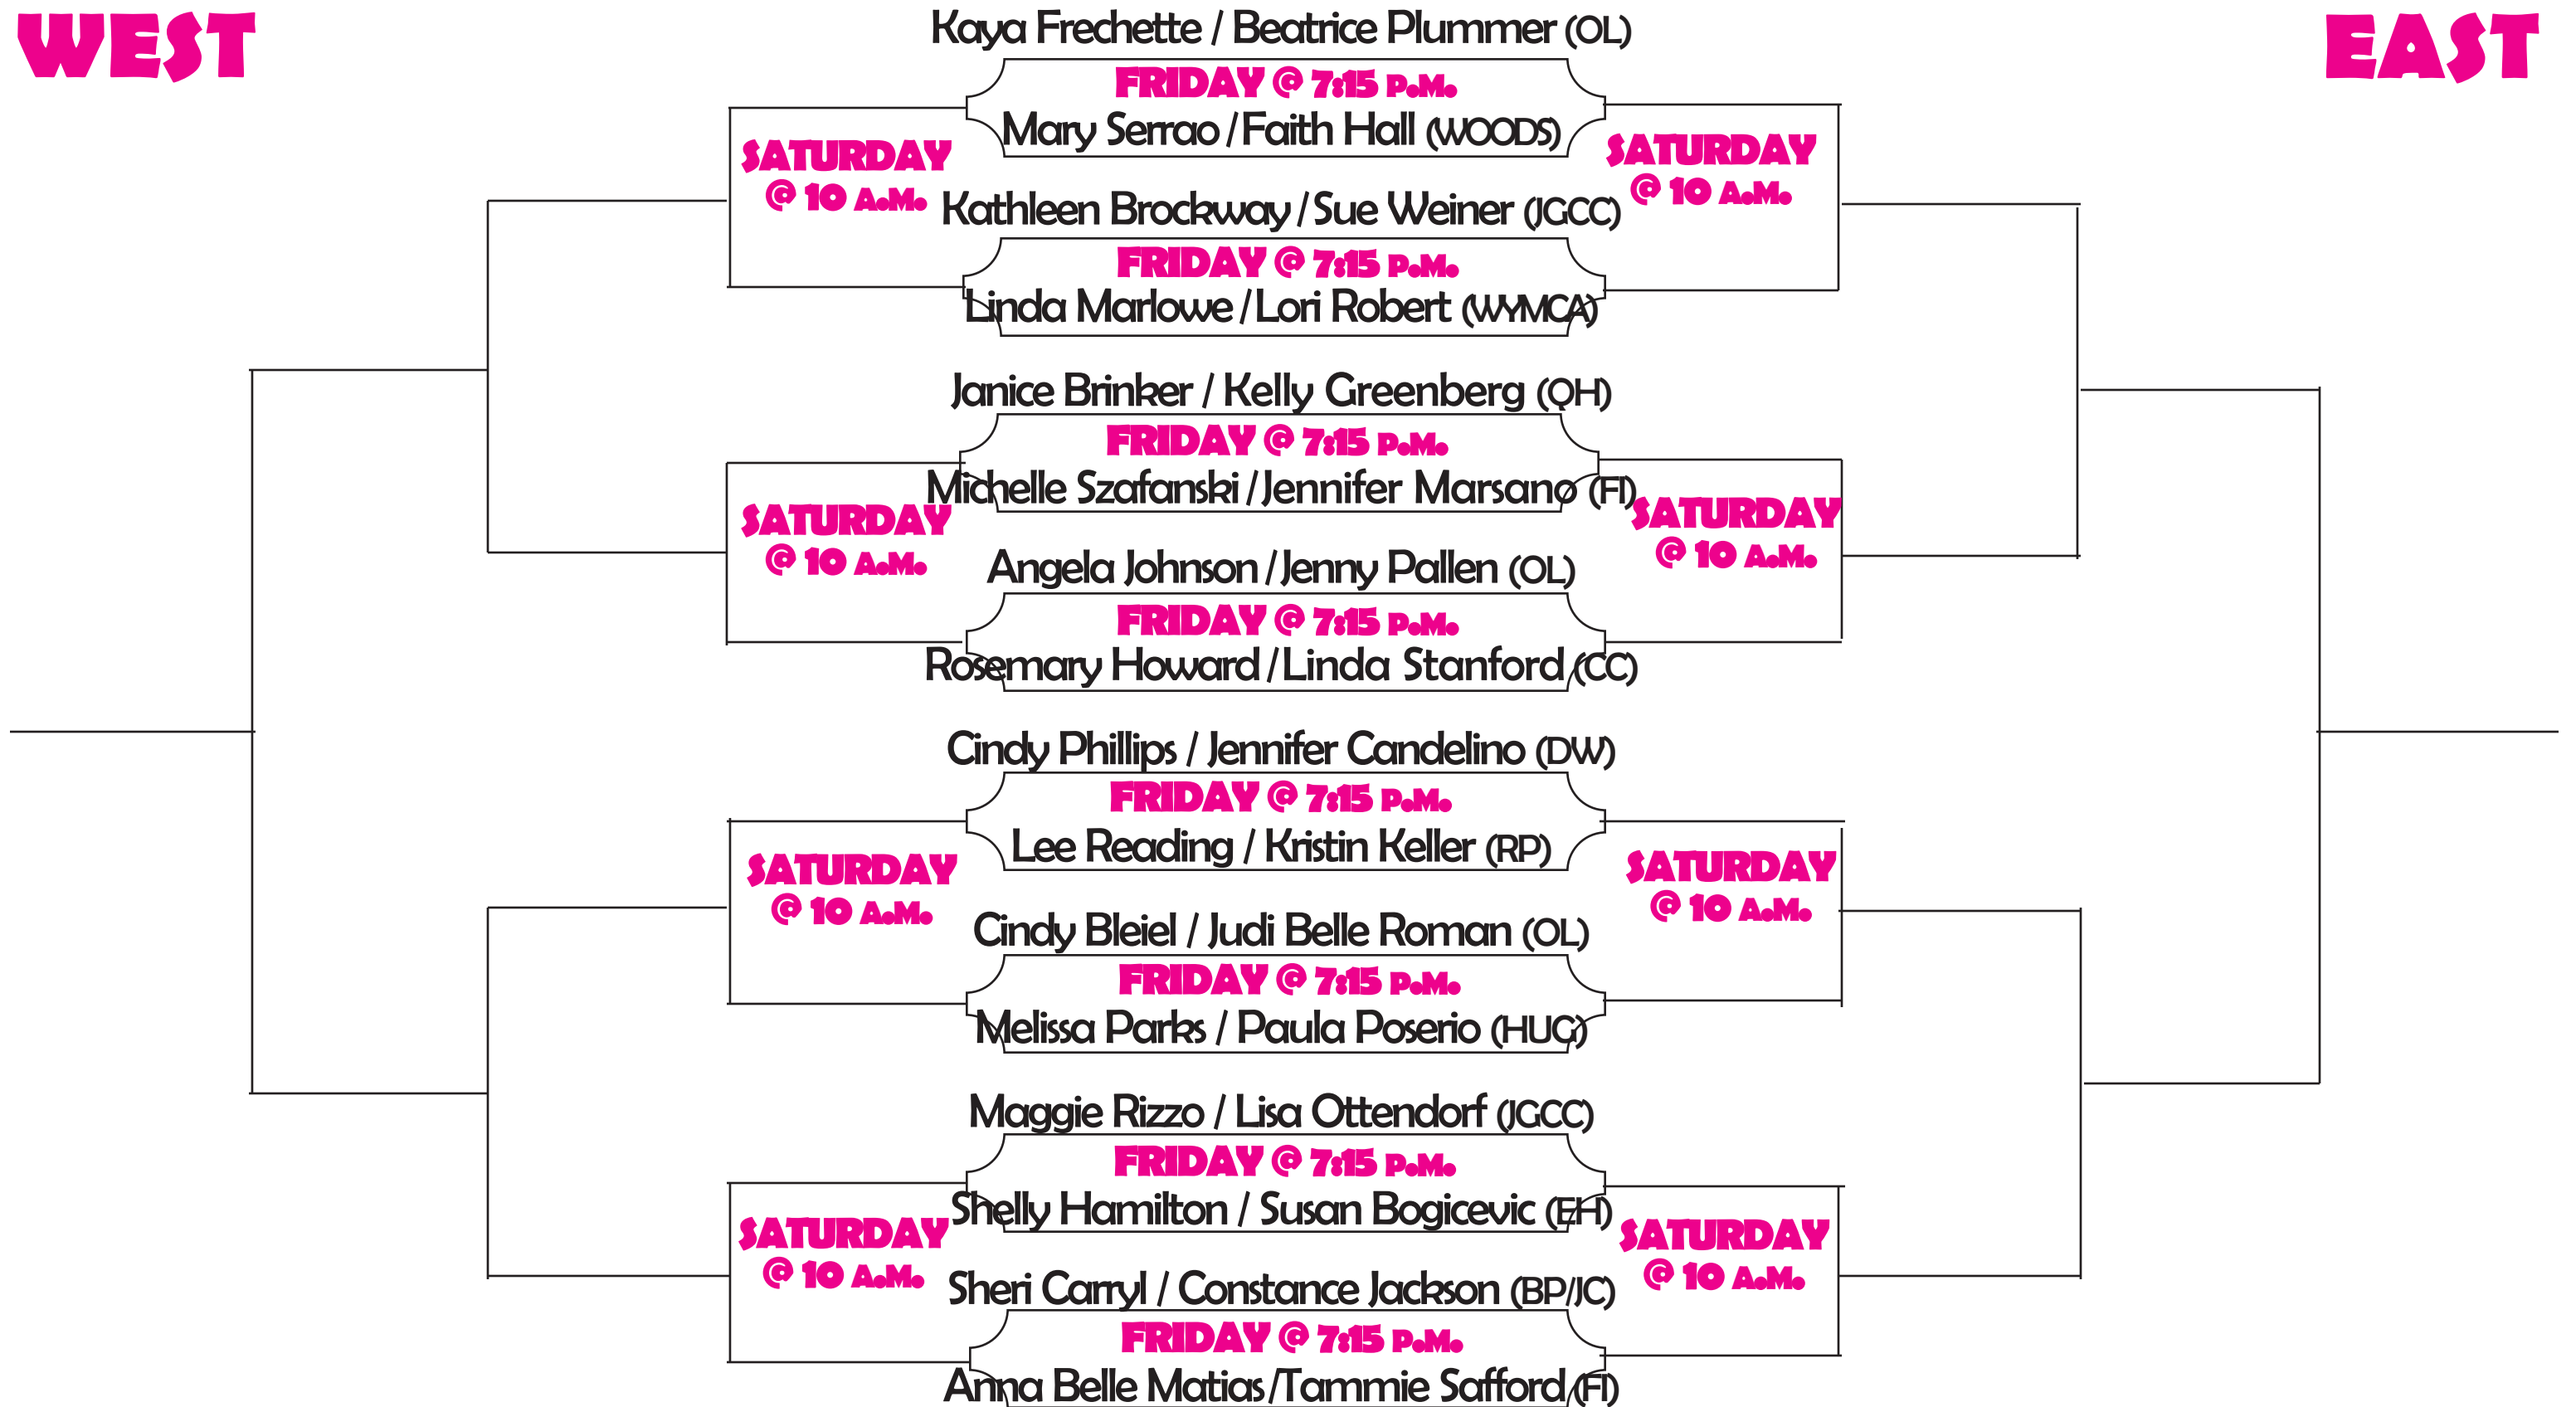

# 2011 R.I.T.A. TENNIS - B OPEN WHITE

**WEST**

**EAST**

# 2011 R.I.T.A. TENNIS - B OPEN GREEN

**WEST**

**EAST**